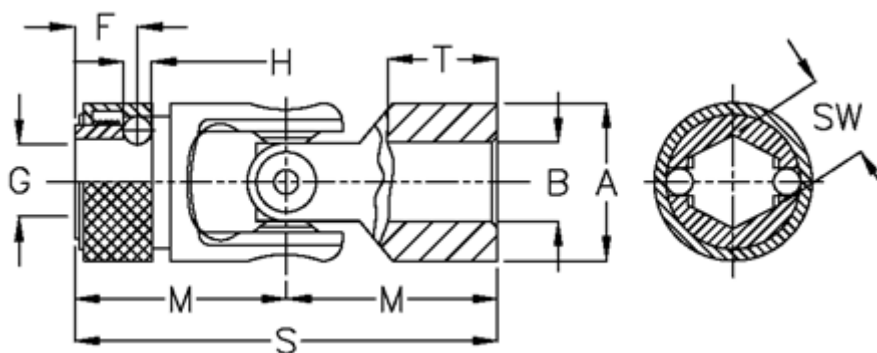

Data Sheet

Article number: 07650426

Description: Cross joint w/needle bearing
W/rapid change coupling, 0.650.426

Measures

A	= 50	sw = 25.00
B H7	= 25	T = 40
F	= 20.5	
G	= 23.0	
H	= 10.00	
M	= 66	
MD max N m	= 120	
s	= 132	